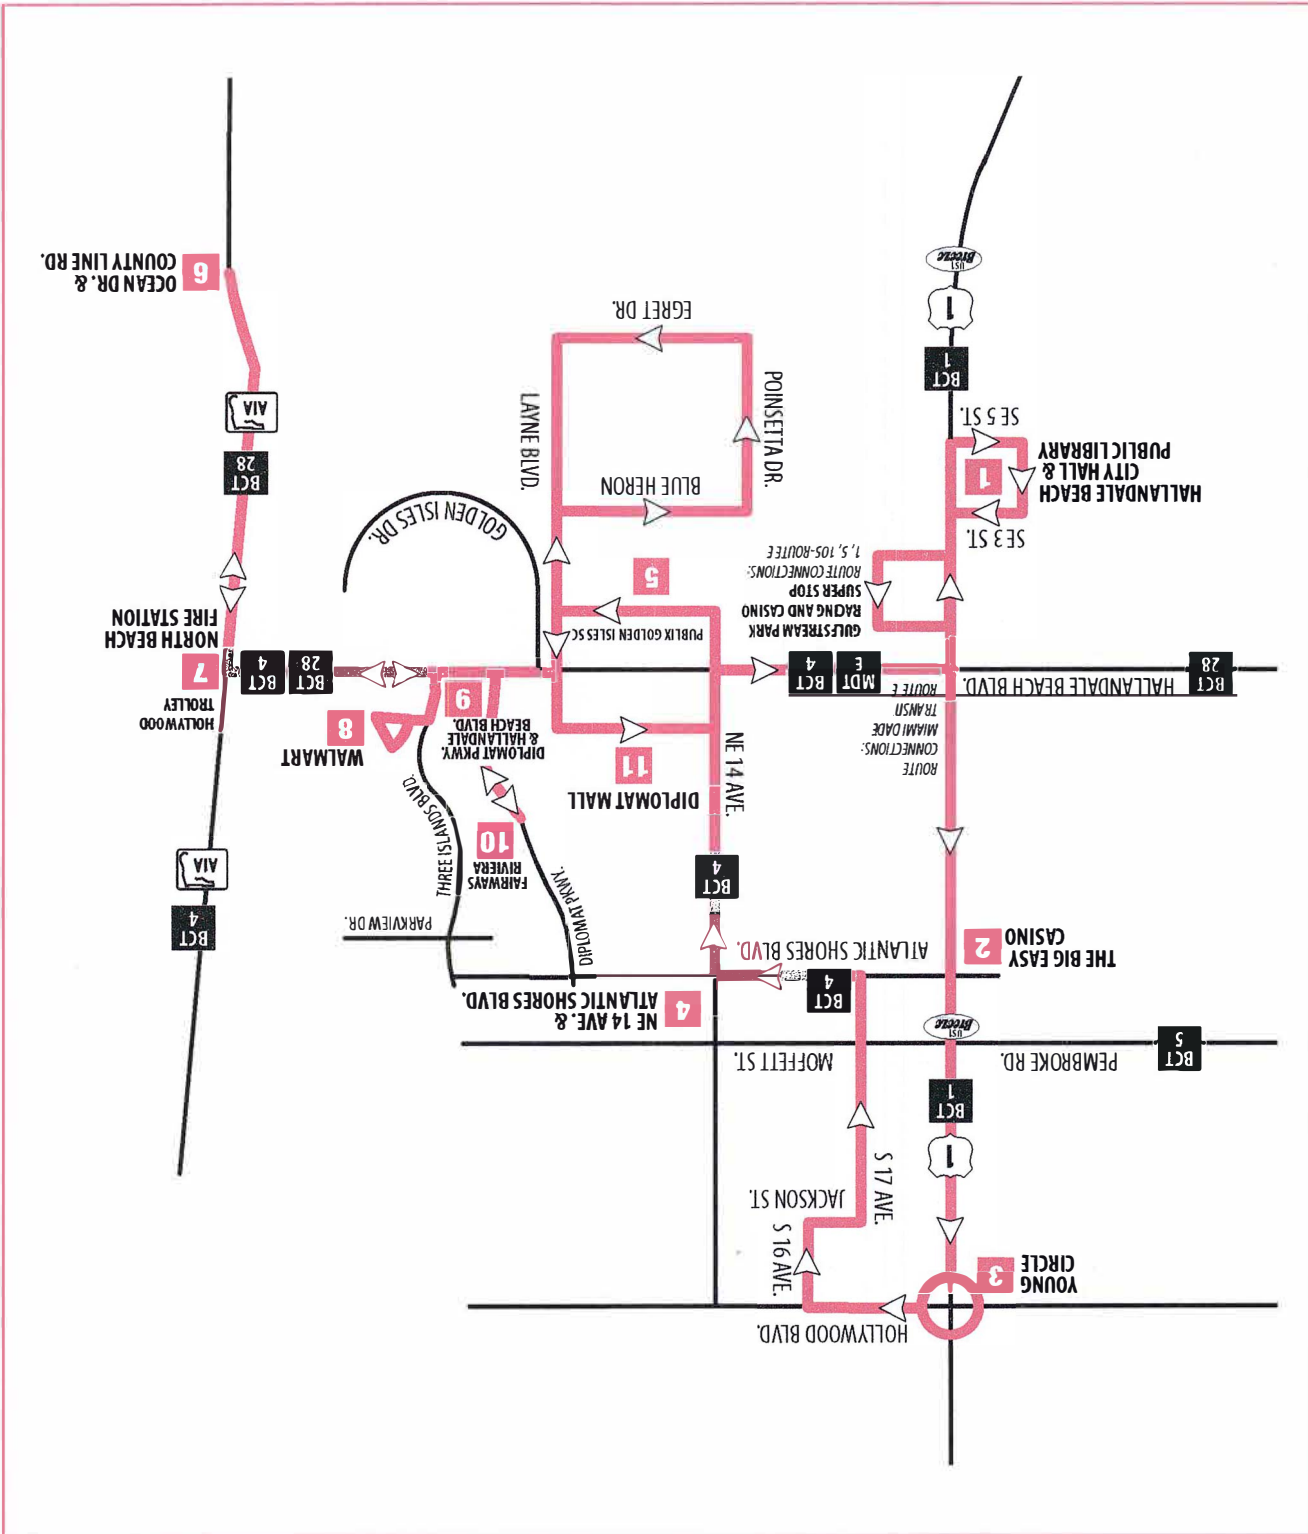

INFORMATION

CITY OF HALLANDALE BEACH COMMUNITY SHUTTLE ROUTE 1

The City of Hallandale Beach and Broward County Transit (BCT) have partnered to provide Hallandale Beach Community Shuttle Route 1. This community shuttle service will increase the number of destinations and connections that can be reached through public transit. Destinations along the Hallandale Beach Route 1 include: Hallandale Beach Boulevard Wal-Mart, Diplomat Mall, Winn-Dixie, Hallandale Beach City Hall and Hallandale Beach Branch Public Library, The Big Easy Casino, Young Circle, Publix Golden Isles, Ocean Drive/County Line, North Beach Fire Station, and surrounding neighborhood.

Connections are available to BCT Routes US1 Breeze (101), 1, 4, 5, 7, 28 and Miami Dade Transit MDT "E" and Hallandale Beach Community Shuttle Routes 2, 3 and 4.

All shuttles on this route are air-conditioned and wheelchair accessible in accordance with the Americans with Disabilities Act (ADA). Bicycle racks are also provided. Please refer to this pamphlet for instruction on how to correctly use the bicycle racks.

The Hallandale Beach Route 1 is free of charge, but riders making connections to BCT routes are expected to pay the appropriate fares.

HOURS OF OPERATION

Monday Through Friday: 7:00 am – 7:45 pm
Saturday: 7:00 am – 7:54 pm

The Hallandale Beach Route 1 operates approximately every 36-38 minutes, with assigned stops.

Please refer to the timetable and map on the reverse side of this pamphlet. The shuttle will operate as close to schedule as possible. Traffic conditions and/or inclement weather may cause the shuttle to arrive earlier or later than the expected time. Please allow yourself enough time when using this service.

The Hallandale Beach Route 1 will not operate once a hurricane warning has been issued or if other hazards do not allow for the safe operation of the shuttle.

HOLIDAYS

Hallandale Beach Route 1 does not operate on the following holidays observed by the City of Hallandale Beach:

- New Year's Day
- 4th of July
- Thanksgiving Day
- Christmas Eve/Day

If the holidays fall on a Saturday or Sunday they are not observed.

BIKE RACKS

Bike Racks are available on the Hallandale Beach Community Shuttles. Bike Racks are designed to carry two bikes only. It is important to have the operator's attention before loading and unloading your bike. As the shuttle approaches, have your bike ready to load. Remove any loose items that may fall off.

Loading

- Always load your bike from the curbside of the street.
- Lower-Squeeze the handle and pull down to release the folded bike rack.
- Lift your bike into the rack, fitting the wheels into the slots of the vacant position closest to the shuttle.
- Latch-Pull and release the support arm over the front tire, making sure the support arm is resting on the tire, not on the fender or frame.

Unloading