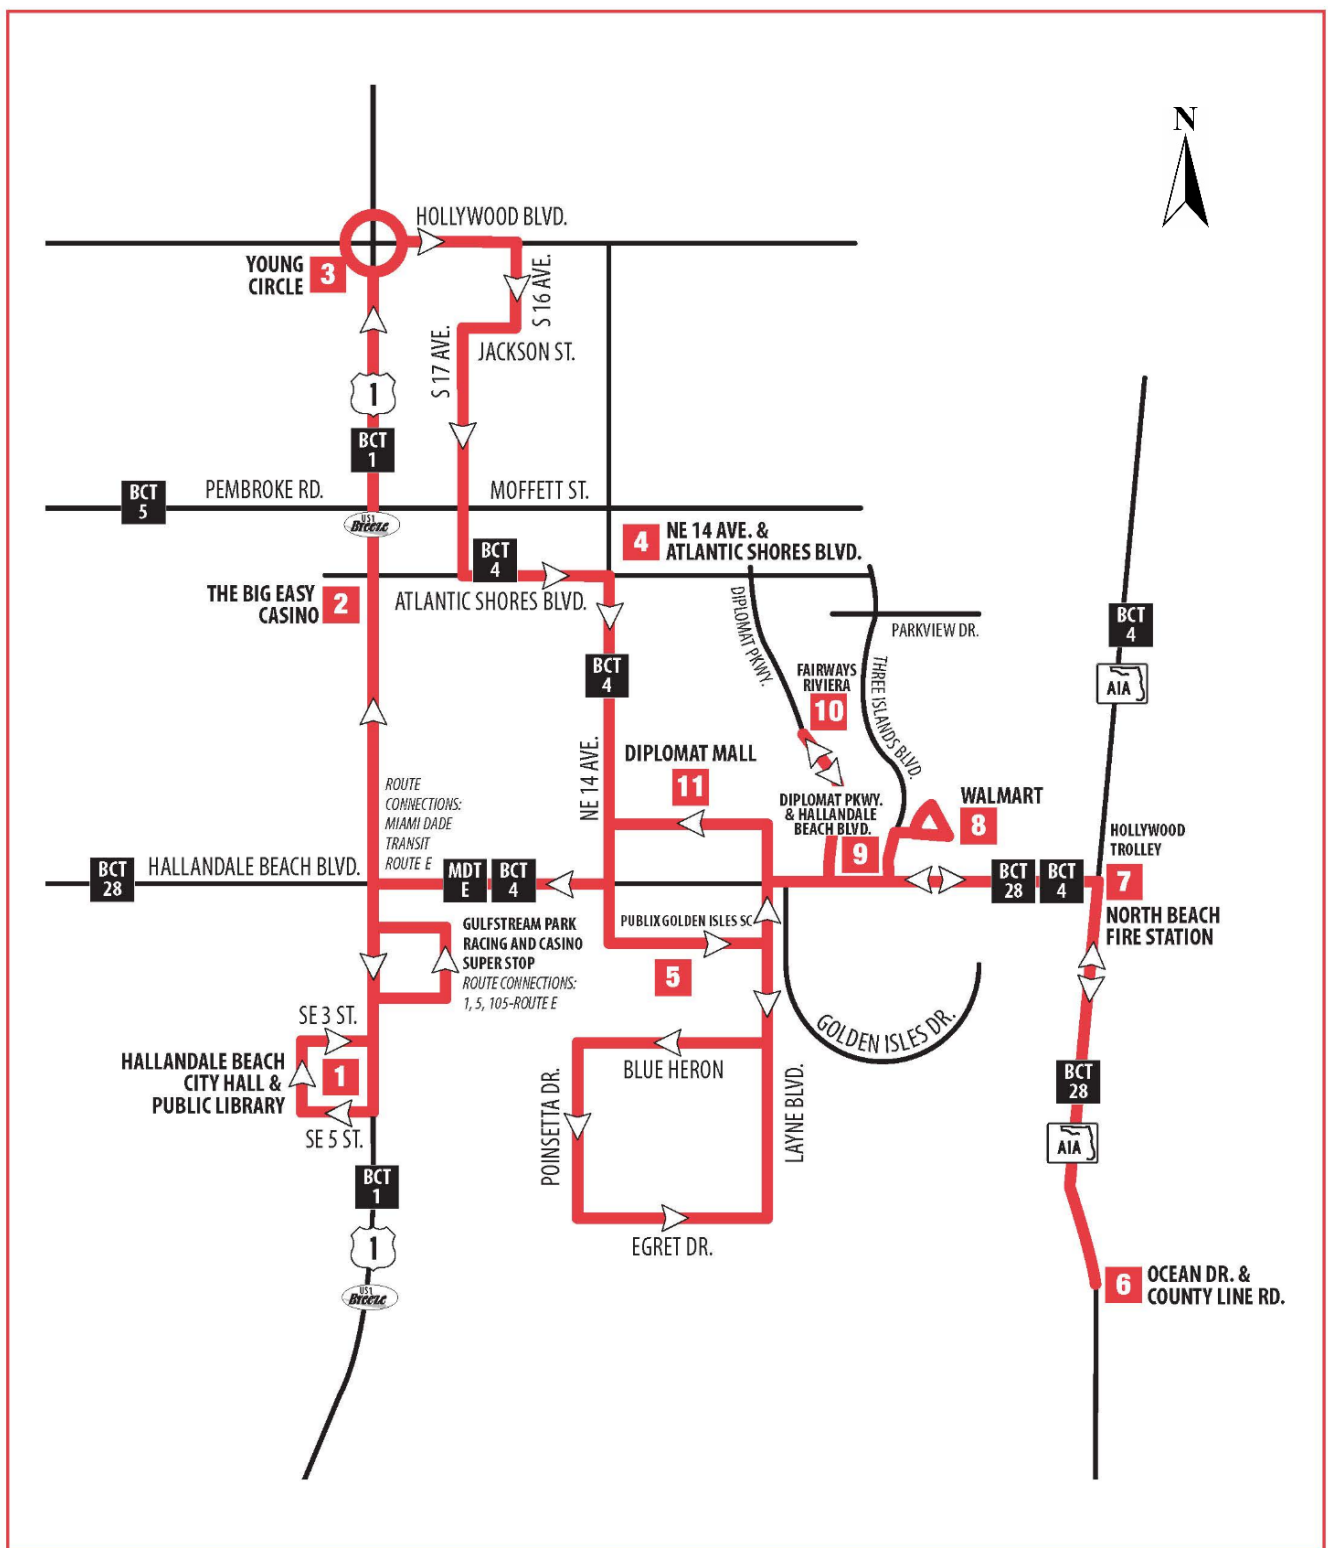

INFORMATION

For more information about the City of Hallandale Beach Community Shuttle service routes and connections call:

954-457-0532

Monday through Friday: 8 a.m. – 5 p.m.

Hearing-speech impaired/TTY*

800.955.8771

*Teletype machine required

Visit the City of Hallandale Beach web site at:

www.cohb.org/minibus

For more information about BCT routes, fares or connections, call:

BCT Rider Info

954.357.8400

Hearing-speech impaired/TTY*

954.357.8302

*Teletype machine required

Visit Broward County Transit's web site at:

www.Broward.org/BCT

This publication can be made available in alternative formats upon request by contacting 954-357-8400 or TTY 954-357-8302.

BROWARD COUNTY BOARD OF COUNTY COMMISSIONERS TRANSPORTATION DEPARTMENT
An equal opportunity employer and provider of services.

PROTECTIONS OF TITLE VI OF THE CIVIL RIGHTS ACT OF 1964 AS AMENDED

Any person(s) or group(s) who believes that they have been subjected to discrimination because of race, color, or national origin, under any transit program or activity provided by Broward County Transit (BCT), may call 954-357-8481 to file a Title VI discrimination complaint or write to Broward County Transit Division, Compliance Manager, 1 N. University Drive, Suite 3100A, Plantation, FL 33324.